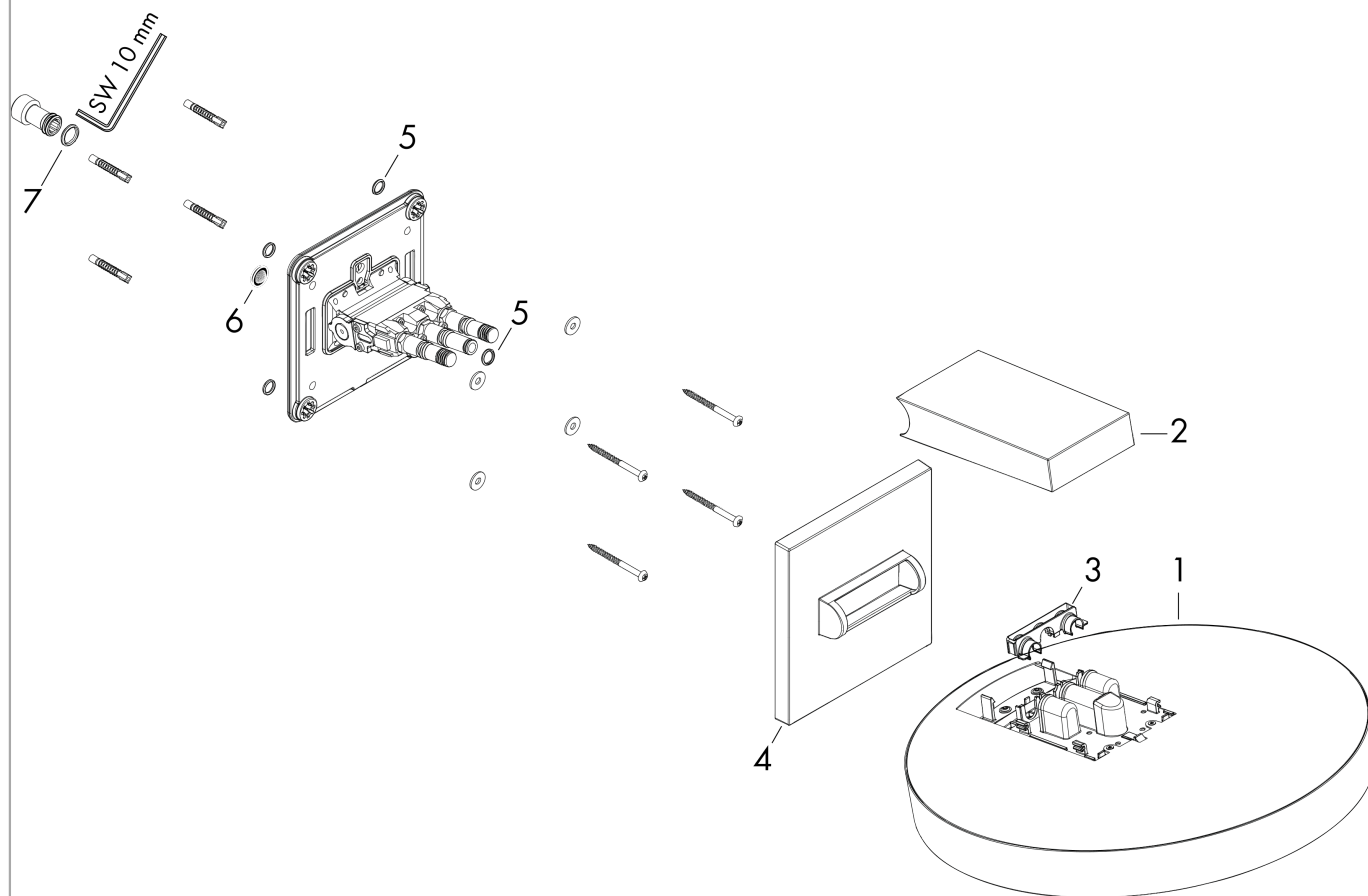

Rainfinity

Overhead shower 360 1jet with wall connector

Surfaces: **Polished Gold Optic** Article Number: **26230990**

Description

product features

- consists of: overhead shower, wall connector
- shower head size: 360 mm
- spray type: PowderRain
- projection 381 mm
- middle spray disc: 205 mm
- frame: metal
- material spray disc: aluminium
- spray disc surface: graphite
- shower head vertically inclinable by 10-30°
- maximum flow rate at 3 bar: 21 l/min
- flow rate PowderRain spray (at 3 bar): 21 l/min
- minimum flow pressure: 2 bar
- overhead shower removable for cleaning
- installation: wall
- connection thread G ½
- connection dimension: DN15

Flowchart

The consumption was measured in combination with the appropriate fittings (thermostat/mixer/in-wall valve) to reflect actual application in practice.

Rainfinity
Overhead shower 360 1jet with wall connector
 Surfaces: **Polished Gold Optic** Article Number: **26230990**

Installation examples

Rainfinity
Overhead shower 360 1jet with wall connector
 Surfaces: **Polished Gold Optic** Article Number: **26230990**

Exploded Drawing

Year of production: >01/21

Rainfinity

Overhead shower 360 1jet with wall connector

Surfaces: **Polished Gold Optic** Article Number: **26230990**

Spare part list

Year of production: >01/21

Pos.	Description	Article Number	Price	PU
1	head shower	93664XXX	-	-
2	cover	93524990	-	1
3	cramp	93525000	-	1
4	escutcheon	93523990	-	1
5	O-ring 9x2	98119000	-	1
6	filter packing	93774000	-	1
7	O-ring 13x2,5	98428000	-	1