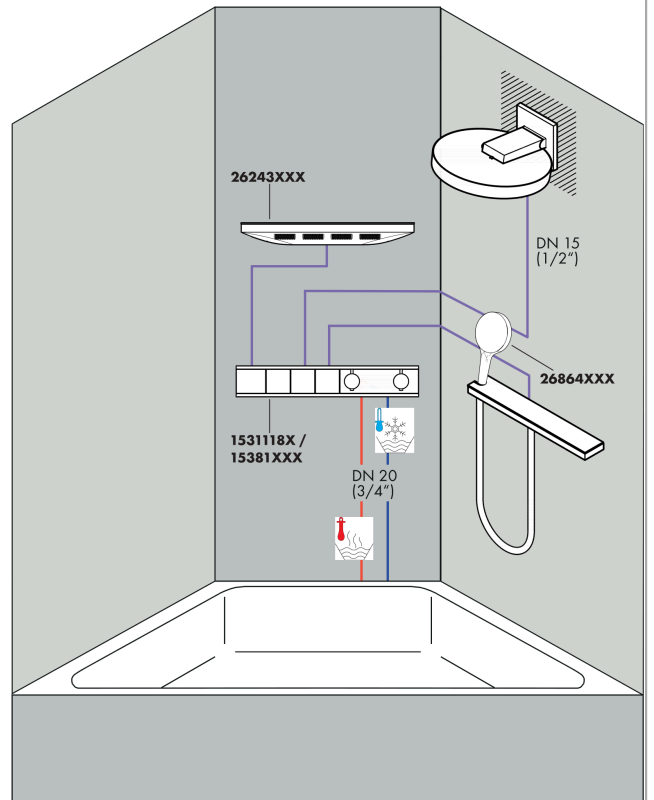

Rainfinity

Overhead shower 360 1jet with wall connector

Surfaces: **Polished Gold Optic** Article Number: **26230990**

Description

product features

- consists of: overhead shower, wall connector
- shower head size: 360 mm
- spray type: PowderRain
- projection 381 mm
- middle spray disc: 205 mm
- frame: metal
- material spray disc: aluminium
- spray disc surface: graphite
- shower head vertically inclinable by 10-30°
- maximum flow rate at 3 bar: 21 l/min
- flow rate PowderRain spray (at 3 bar): 21 l/min
- minimum flow pressure: 2 bar
- overhead shower removable for cleaning
- installation: wall
- connection thread G ½
- connection dimension: DN15

Technology

Design awards

reddot award 2019
best of the best

Product image

Scale drawing

Rainfinity
Overhead shower 360 1jet with wall connector
 Surfaces: **Polished Gold Optic** Article Number: **26230990**

Flowchart

The consumption was measured in combination with the appropriate fittings (thermostat/mixer/in-wall valve) to reflect actual application in practice.

Rainfinity
Overhead shower 360 1jet with wall connector
 Surfaces: **Polished Gold Optic** Article Number: **26230990**

Installation examples

Rainfinity
Overhead shower 360 1jet with wall connector
 Surfaces: **Polished Gold Optic** Article Number: **26230990**

Exploded Drawing

Year of production: >01/21

Rainfinity

Overhead shower 360 1jet with wall connector