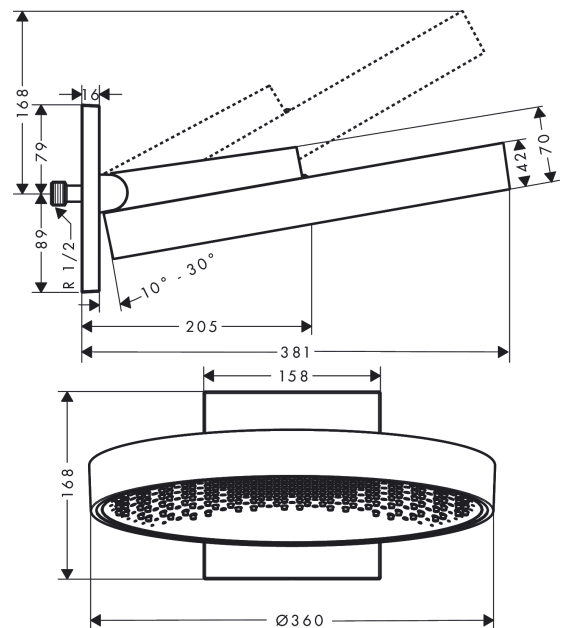

Rainfinity

Overhead shower 360 1jet with wall connector

Surfaces: **Polished Gold Optic** Article Number: **26230990**

Description

product features

- consists of: overhead shower, wall connector
- shower head size: 360 mm
- spray type: PowderRain
- projection 381 mm
- middle spray disc: 205 mm
- frame: metal
- material spray disc: aluminium
- spray disc surface: graphite
- shower head vertically inclinable by 10-30°
- maximum flow rate at 3 bar: 21 l/min
- flow rate PowderRain spray (at 3 bar): 21 l/min
- minimum flow pressure: 2 bar
- overhead shower removable for cleaning
- installation: wall
- connection thread G ½
- connection dimension: DN15

Technology

Design awards

reddot award 2019
best of the best

Product image

Scale drawing

Rainfinity
Overhead shower 360 1jet with wall connector
 Surfaces: **Polished Gold Optic** Article Number: **26230990**

Flowchart

The consumption was measured in combination with the appropriate fittings (thermostat/mixer/in-wall valve) to reflect actual application in practice.

Rainfinity
Overhead shower 360 1jet with wall connector
 Surfaces: **Polished Gold Optic** Article Number: **26230990**

Surfaces: **Polished Gold Optic** Article Number: **26230990**

Spare part list

Year of production: >01/21

Pos.	Description	Article Number	Price	PU
1	head shower	93664XXX	-	-
2	cover	93524990	-	1
3	cramp	93525000	-	1
4	escutcheon	93523990	-	1
5	O-ring 9x2	98119000	-	1
6	filter packing	93774000	-	1
7	O-ring 13x2,5	98428000	-	1