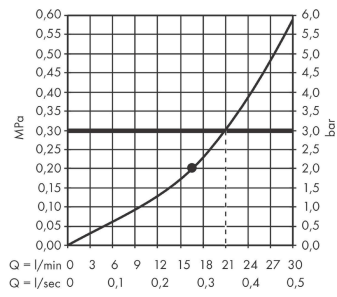

Rainfinity
Overhead shower 360 1jet with wall connector
Surfaces: **Polished Gold Optic**   Article Number: **26230990**

Flowchart

The consumption was measured in combination with the appropriate fittings (thermostat/mixer/in-wall valve) to reflect actual application in practice.