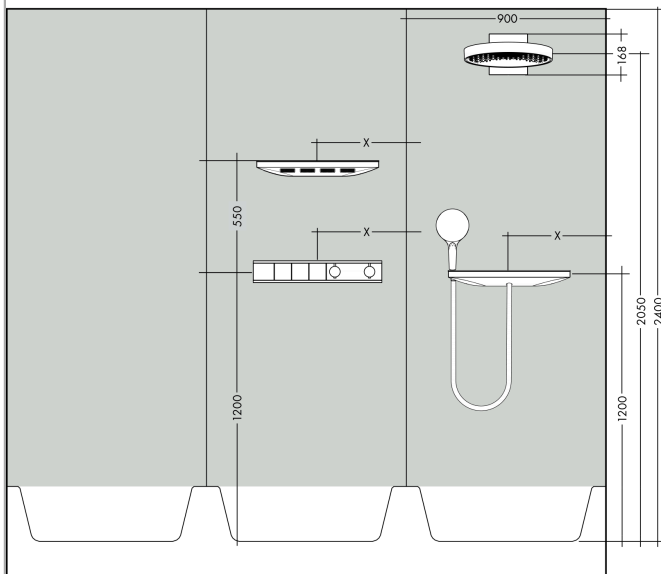

Rainfinity
Overhead shower 360 1jet with wall connector
Surfaces: **Polished Gold Optic**   Article Number: **26230990**

Installation examples